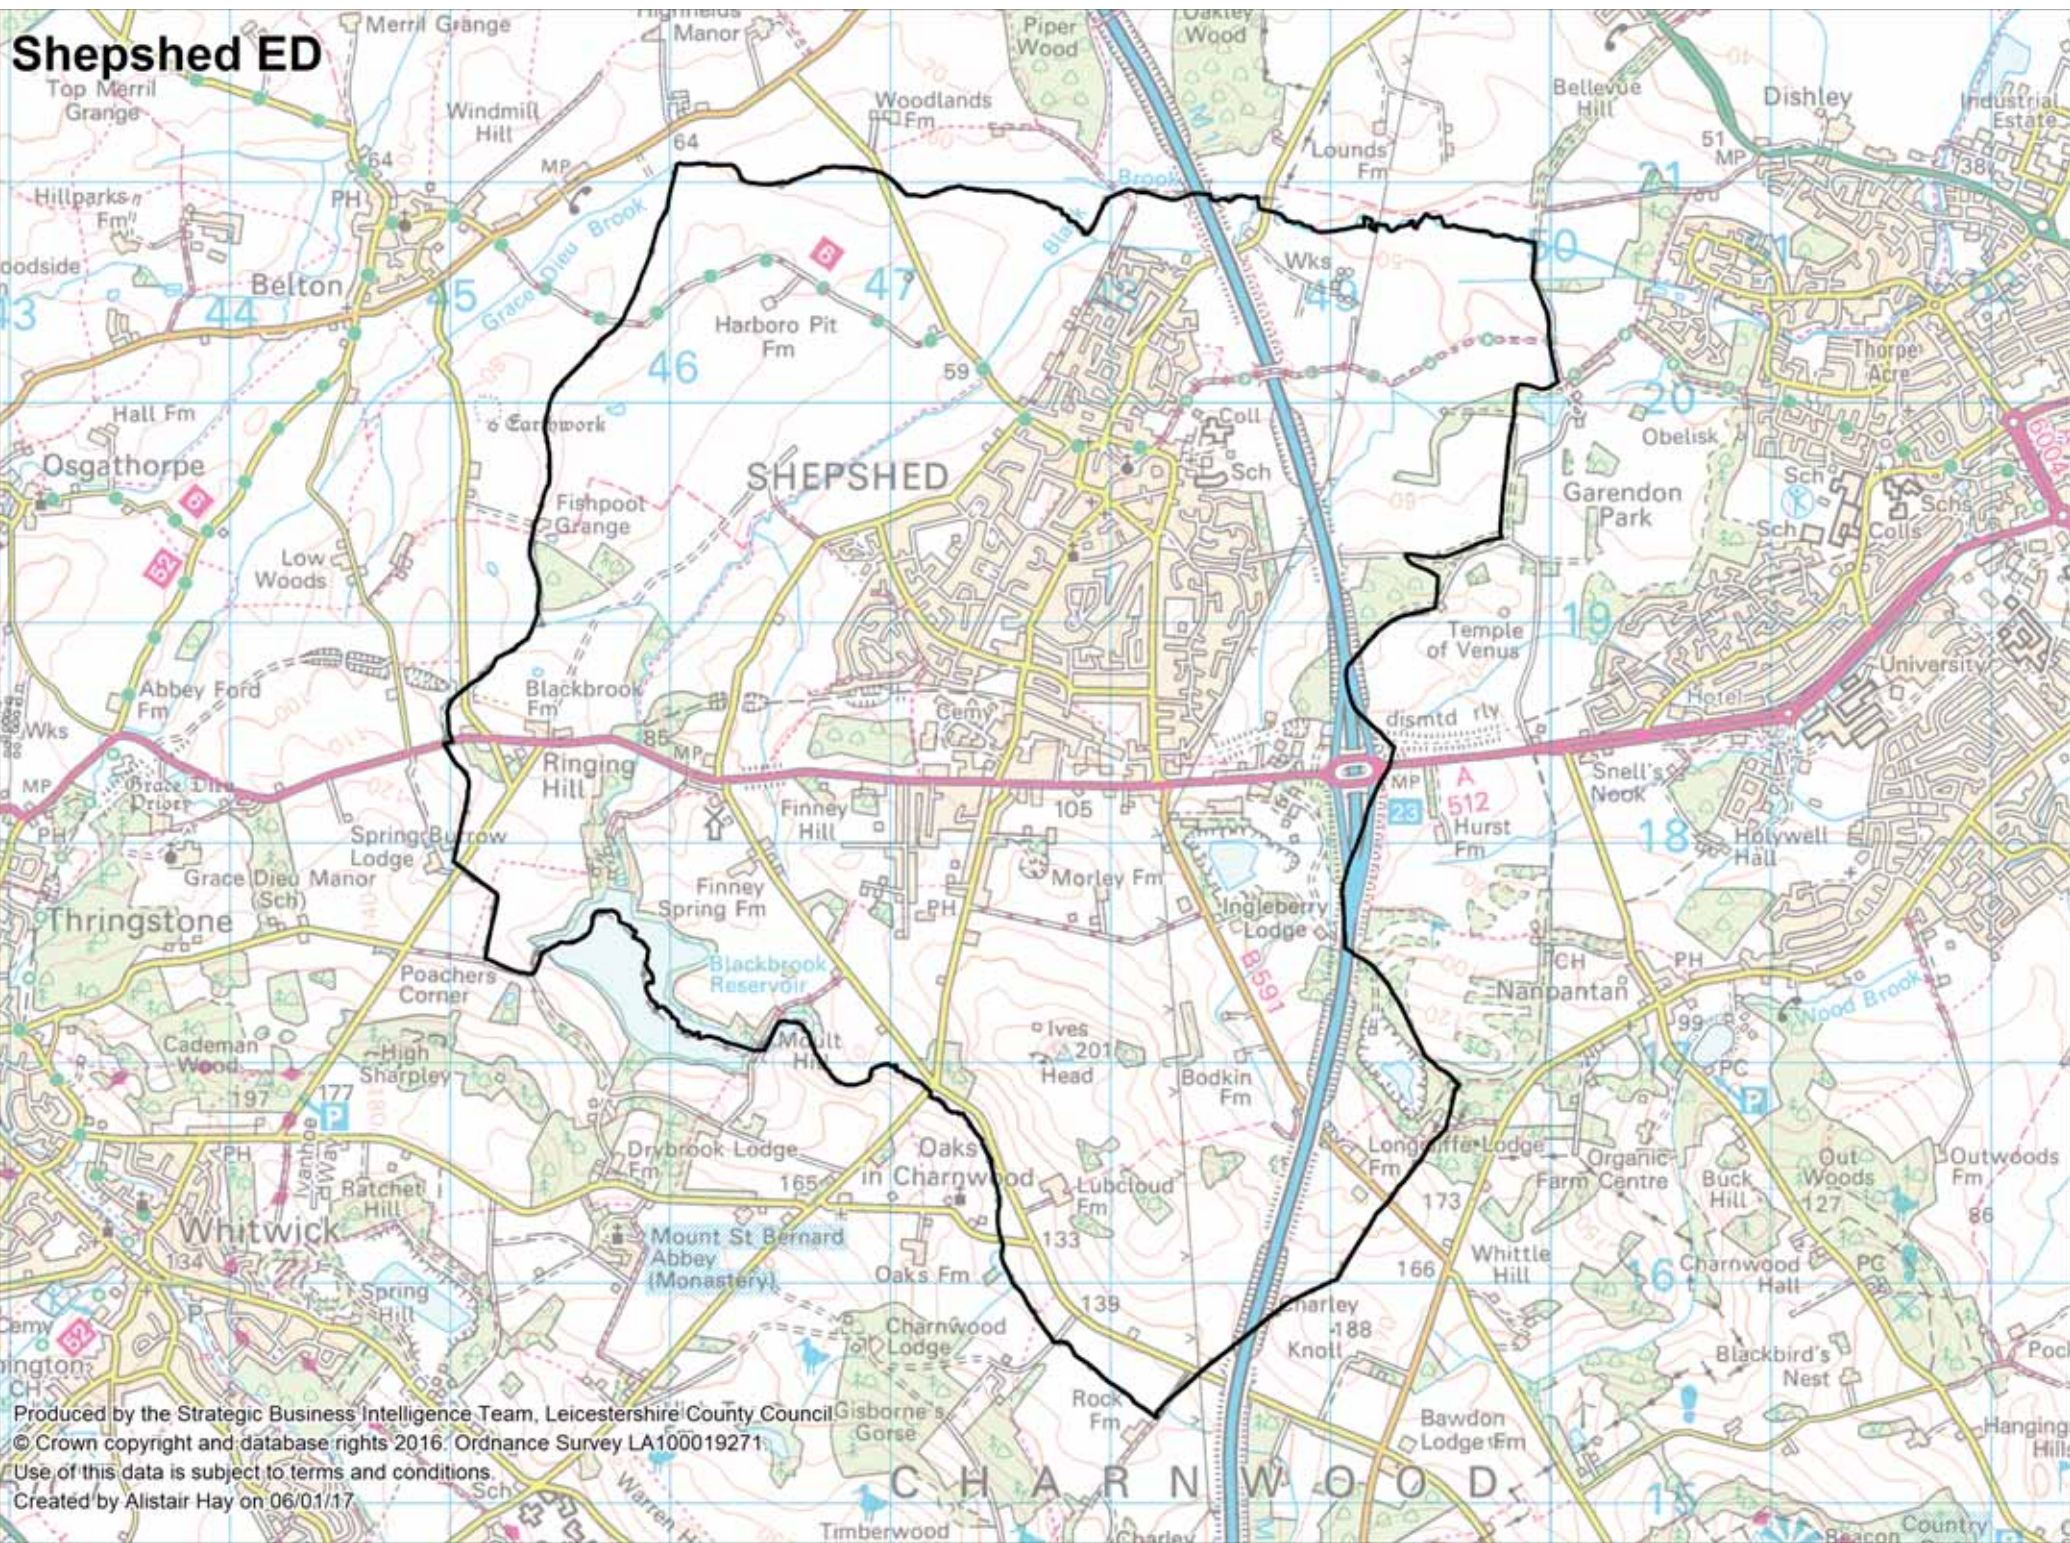

Shepshed ED

Produced by the Strategic Business Intelligence Team, Leicestershire County Council
© Crown copyright and database rights 2016. Ordnance Survey LA100019271
Use of this data is subject to terms and conditions.
Created by Alistair Hay on 06/01/17

CHARNWOOD