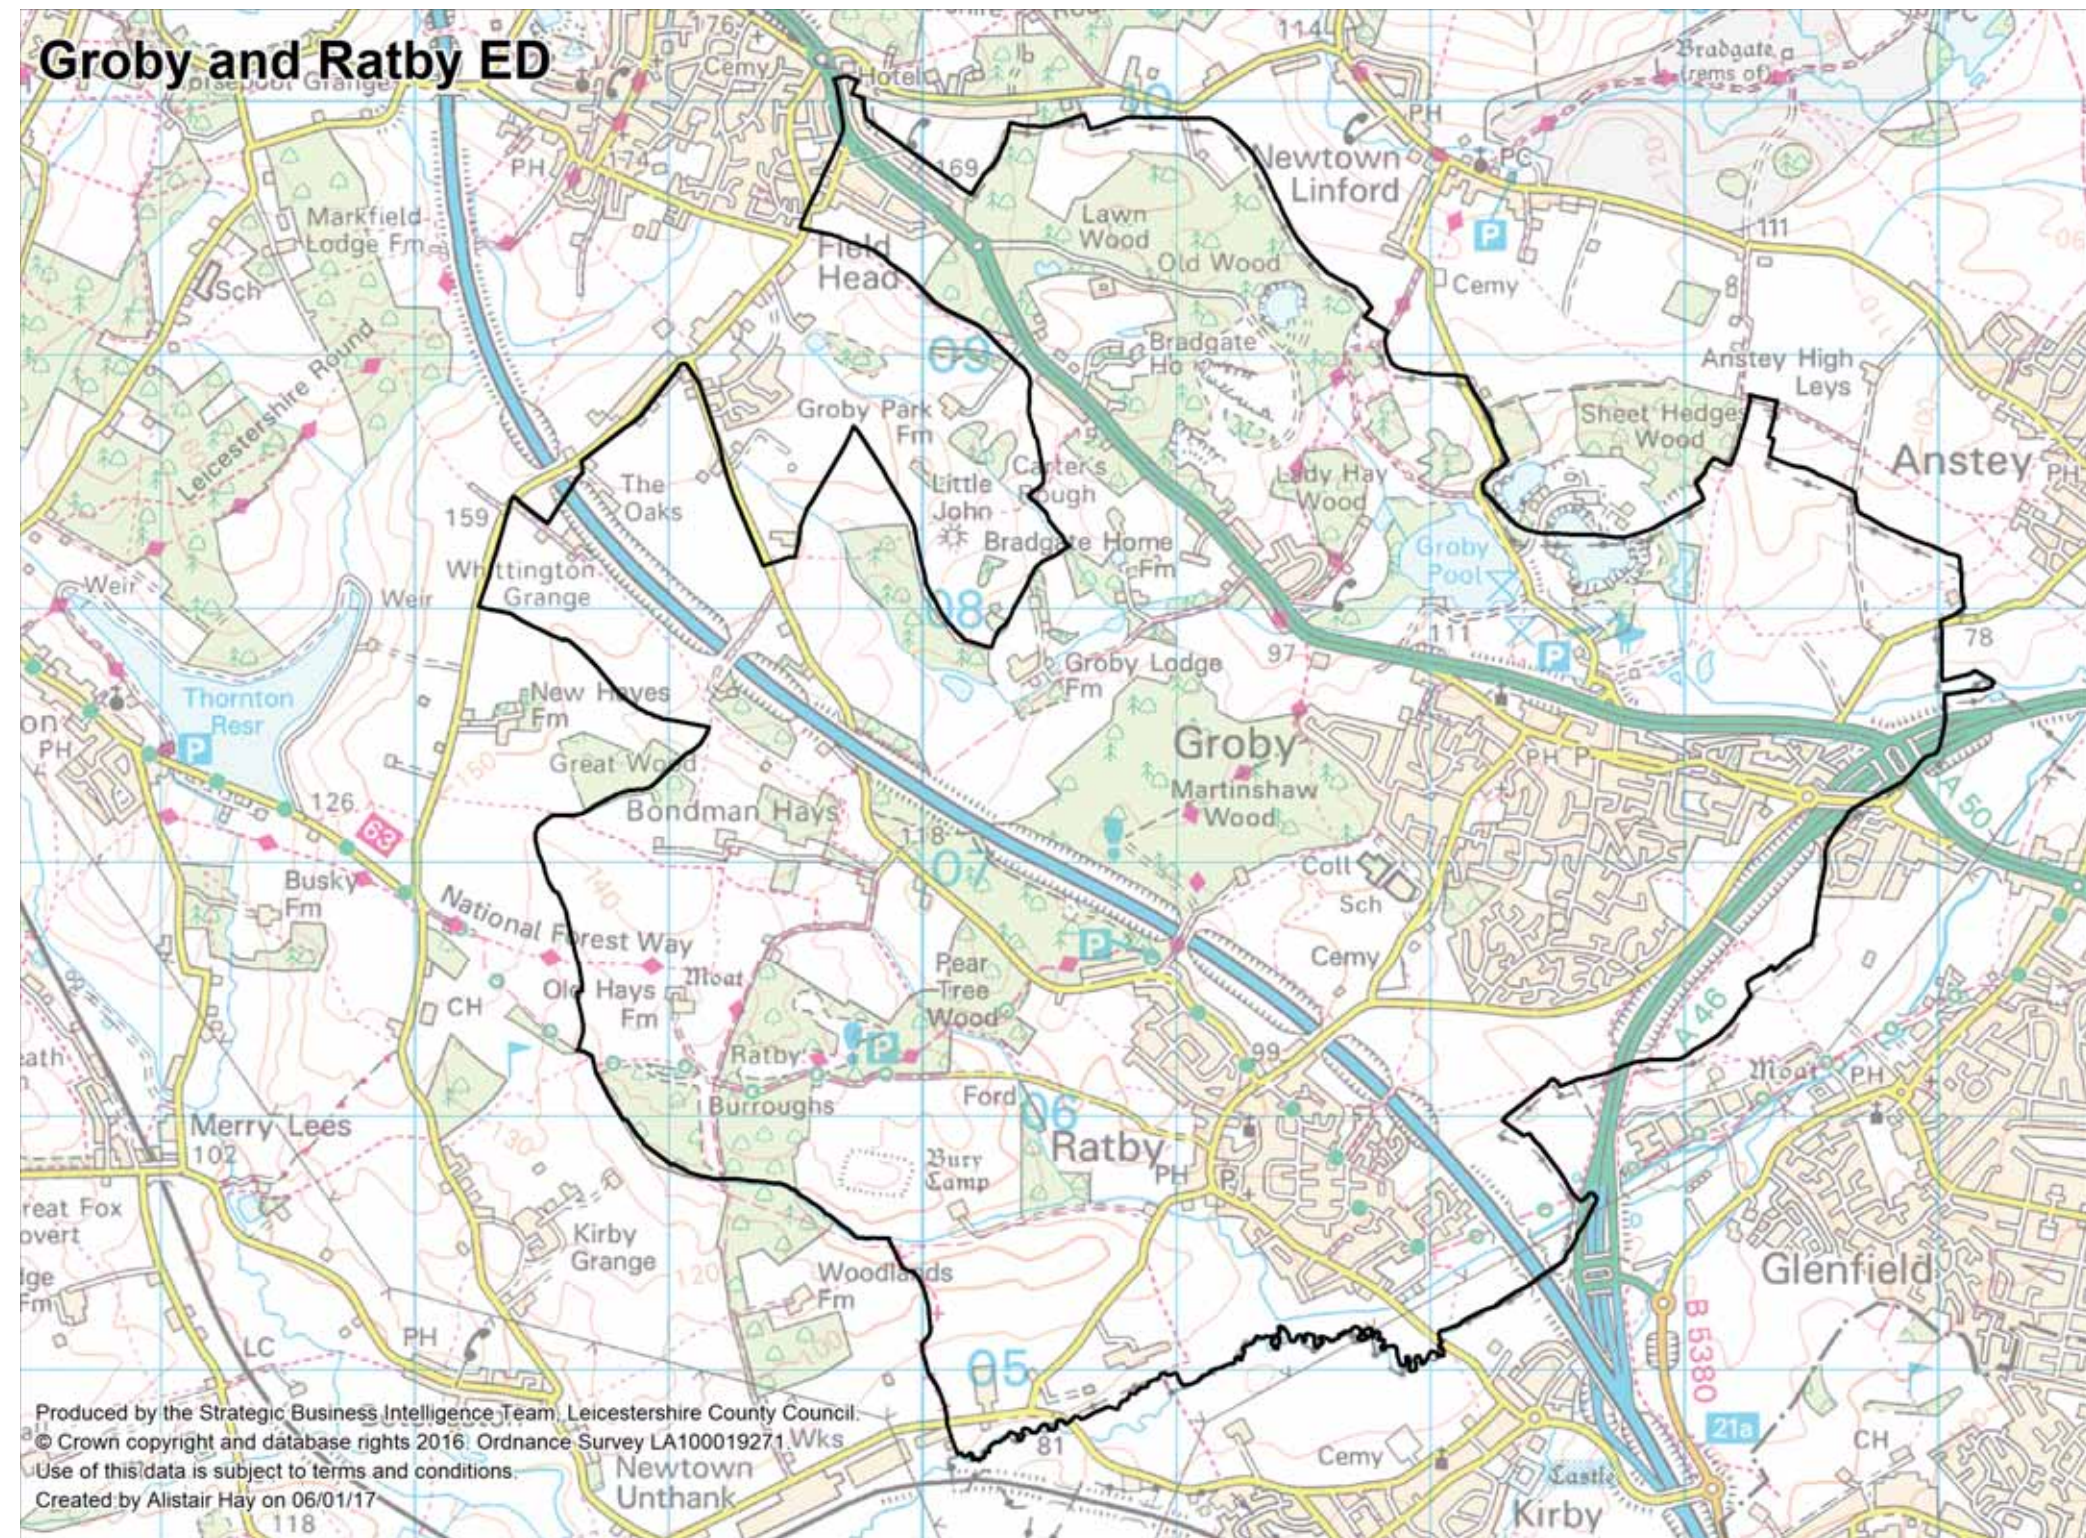

Groby and Ratby ED

Produced by the Strategic Business Intelligence Team, Leicestershire County Council.
© Crown copyright and database rights 2016. Ordnance Survey LA100019271.Wks
Use of this data is subject to terms and conditions.
Created by Alistair Hay on 06/01/17