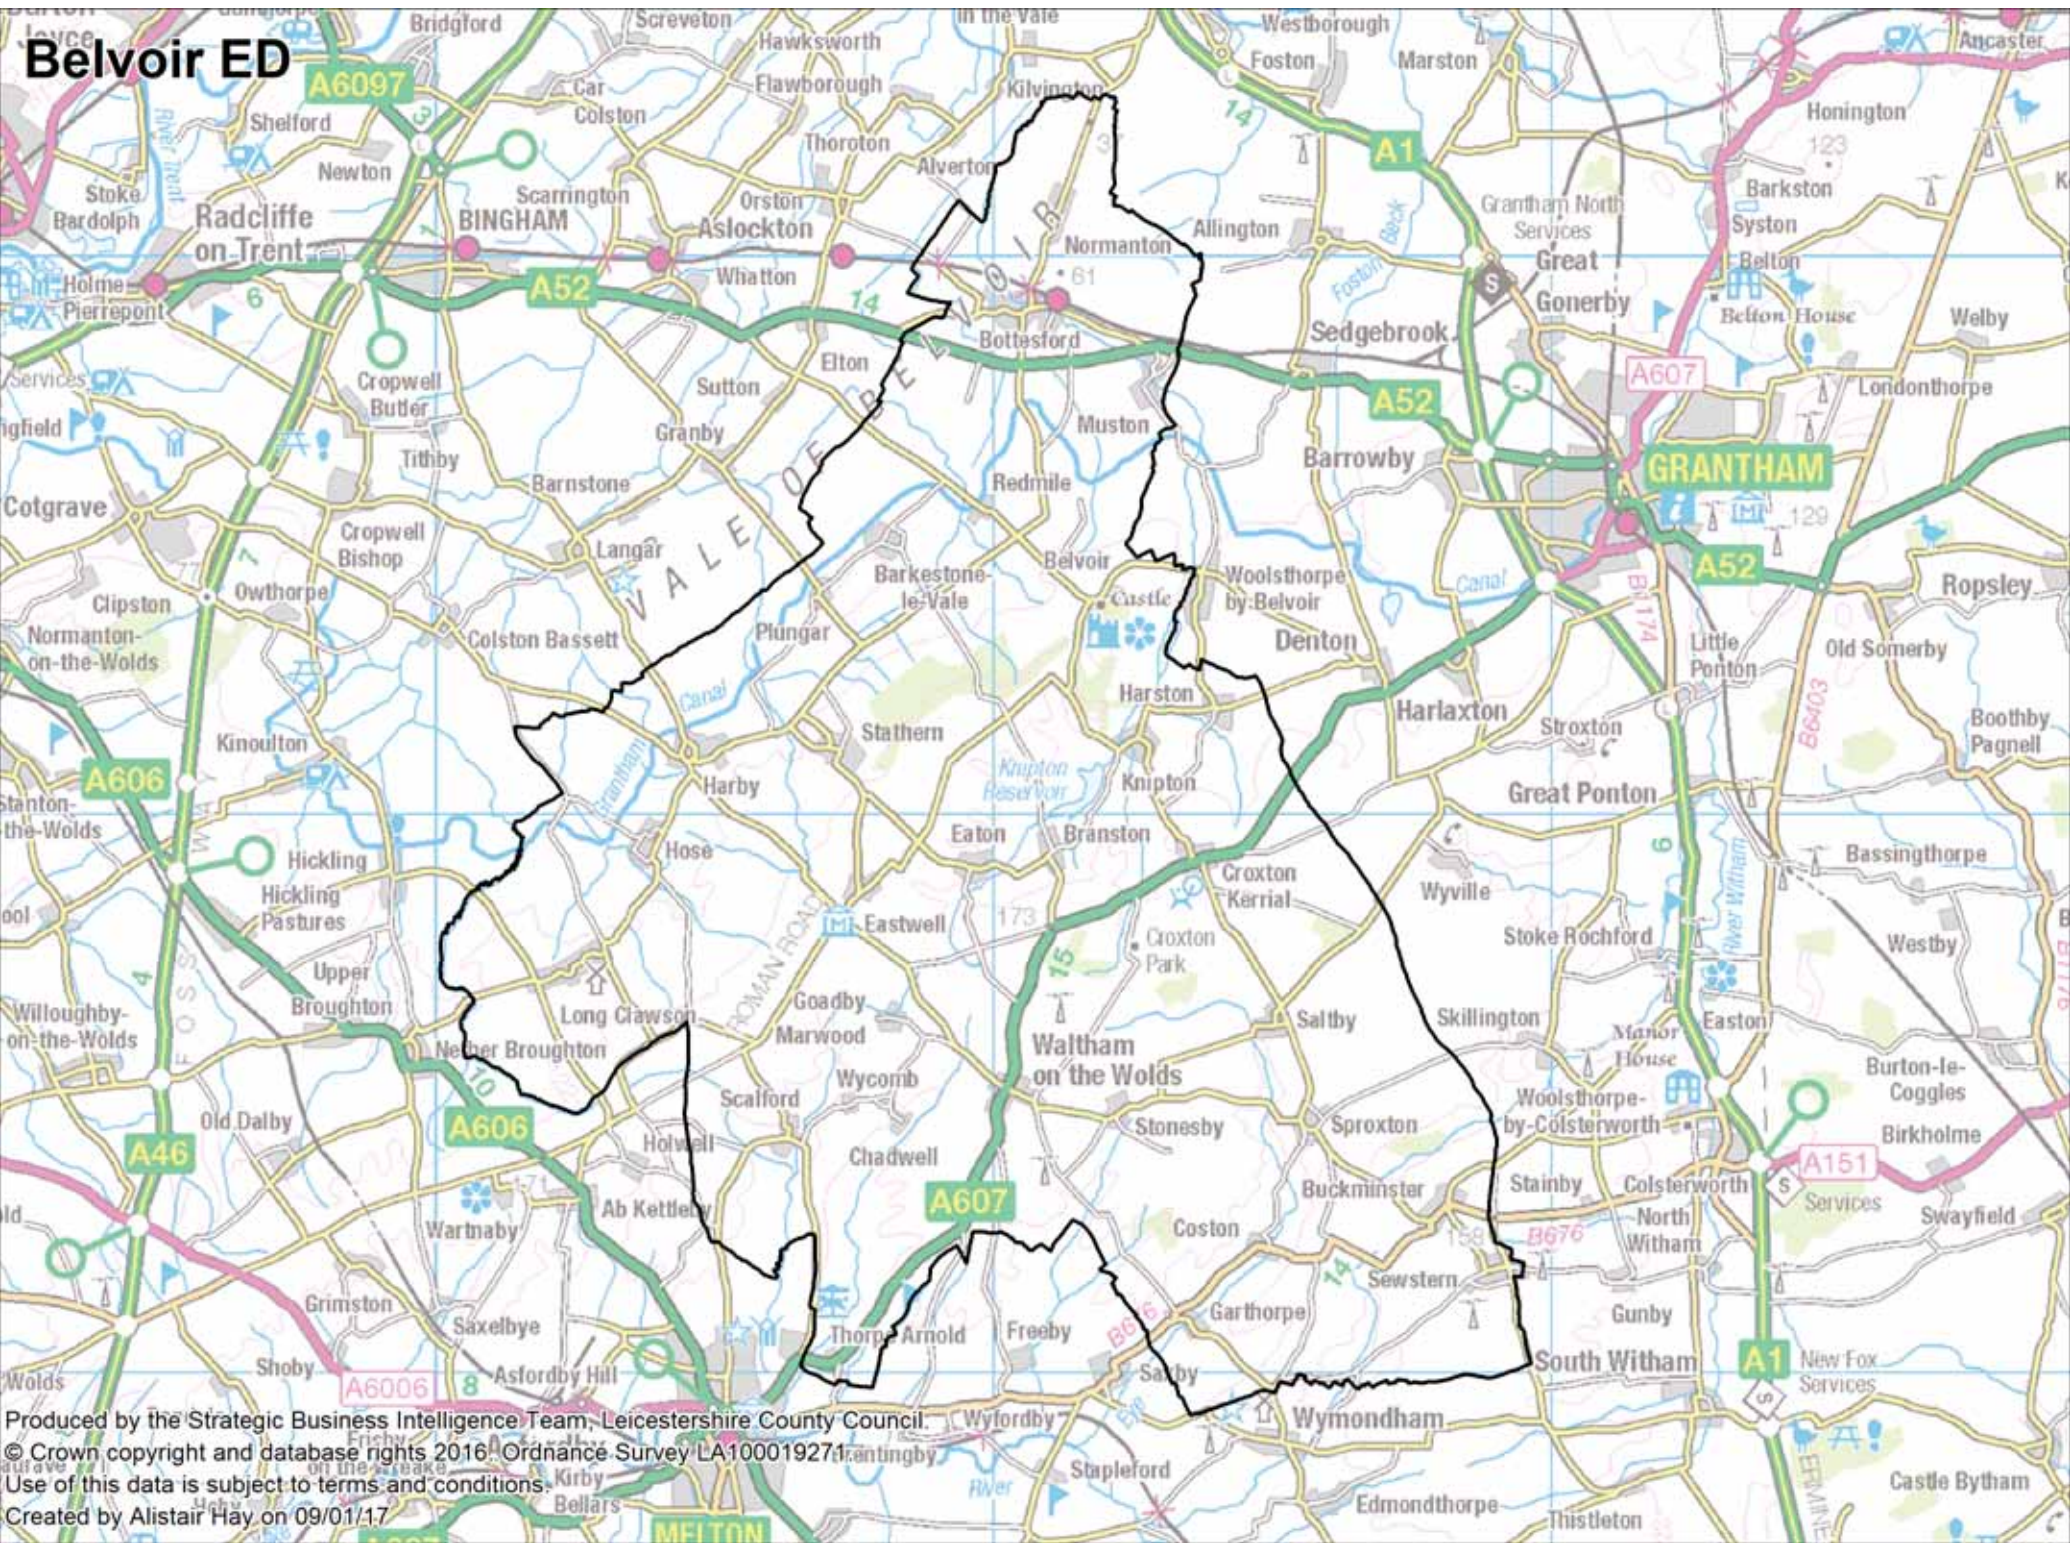

# Belvoir ED

Produced by the Strategic Business Intelligence Team, Leicestershire County Council.

© Crown copyright and database rights 2016. Ordnance Survey LA10001927

Use of this data is subject to terms and conditions.