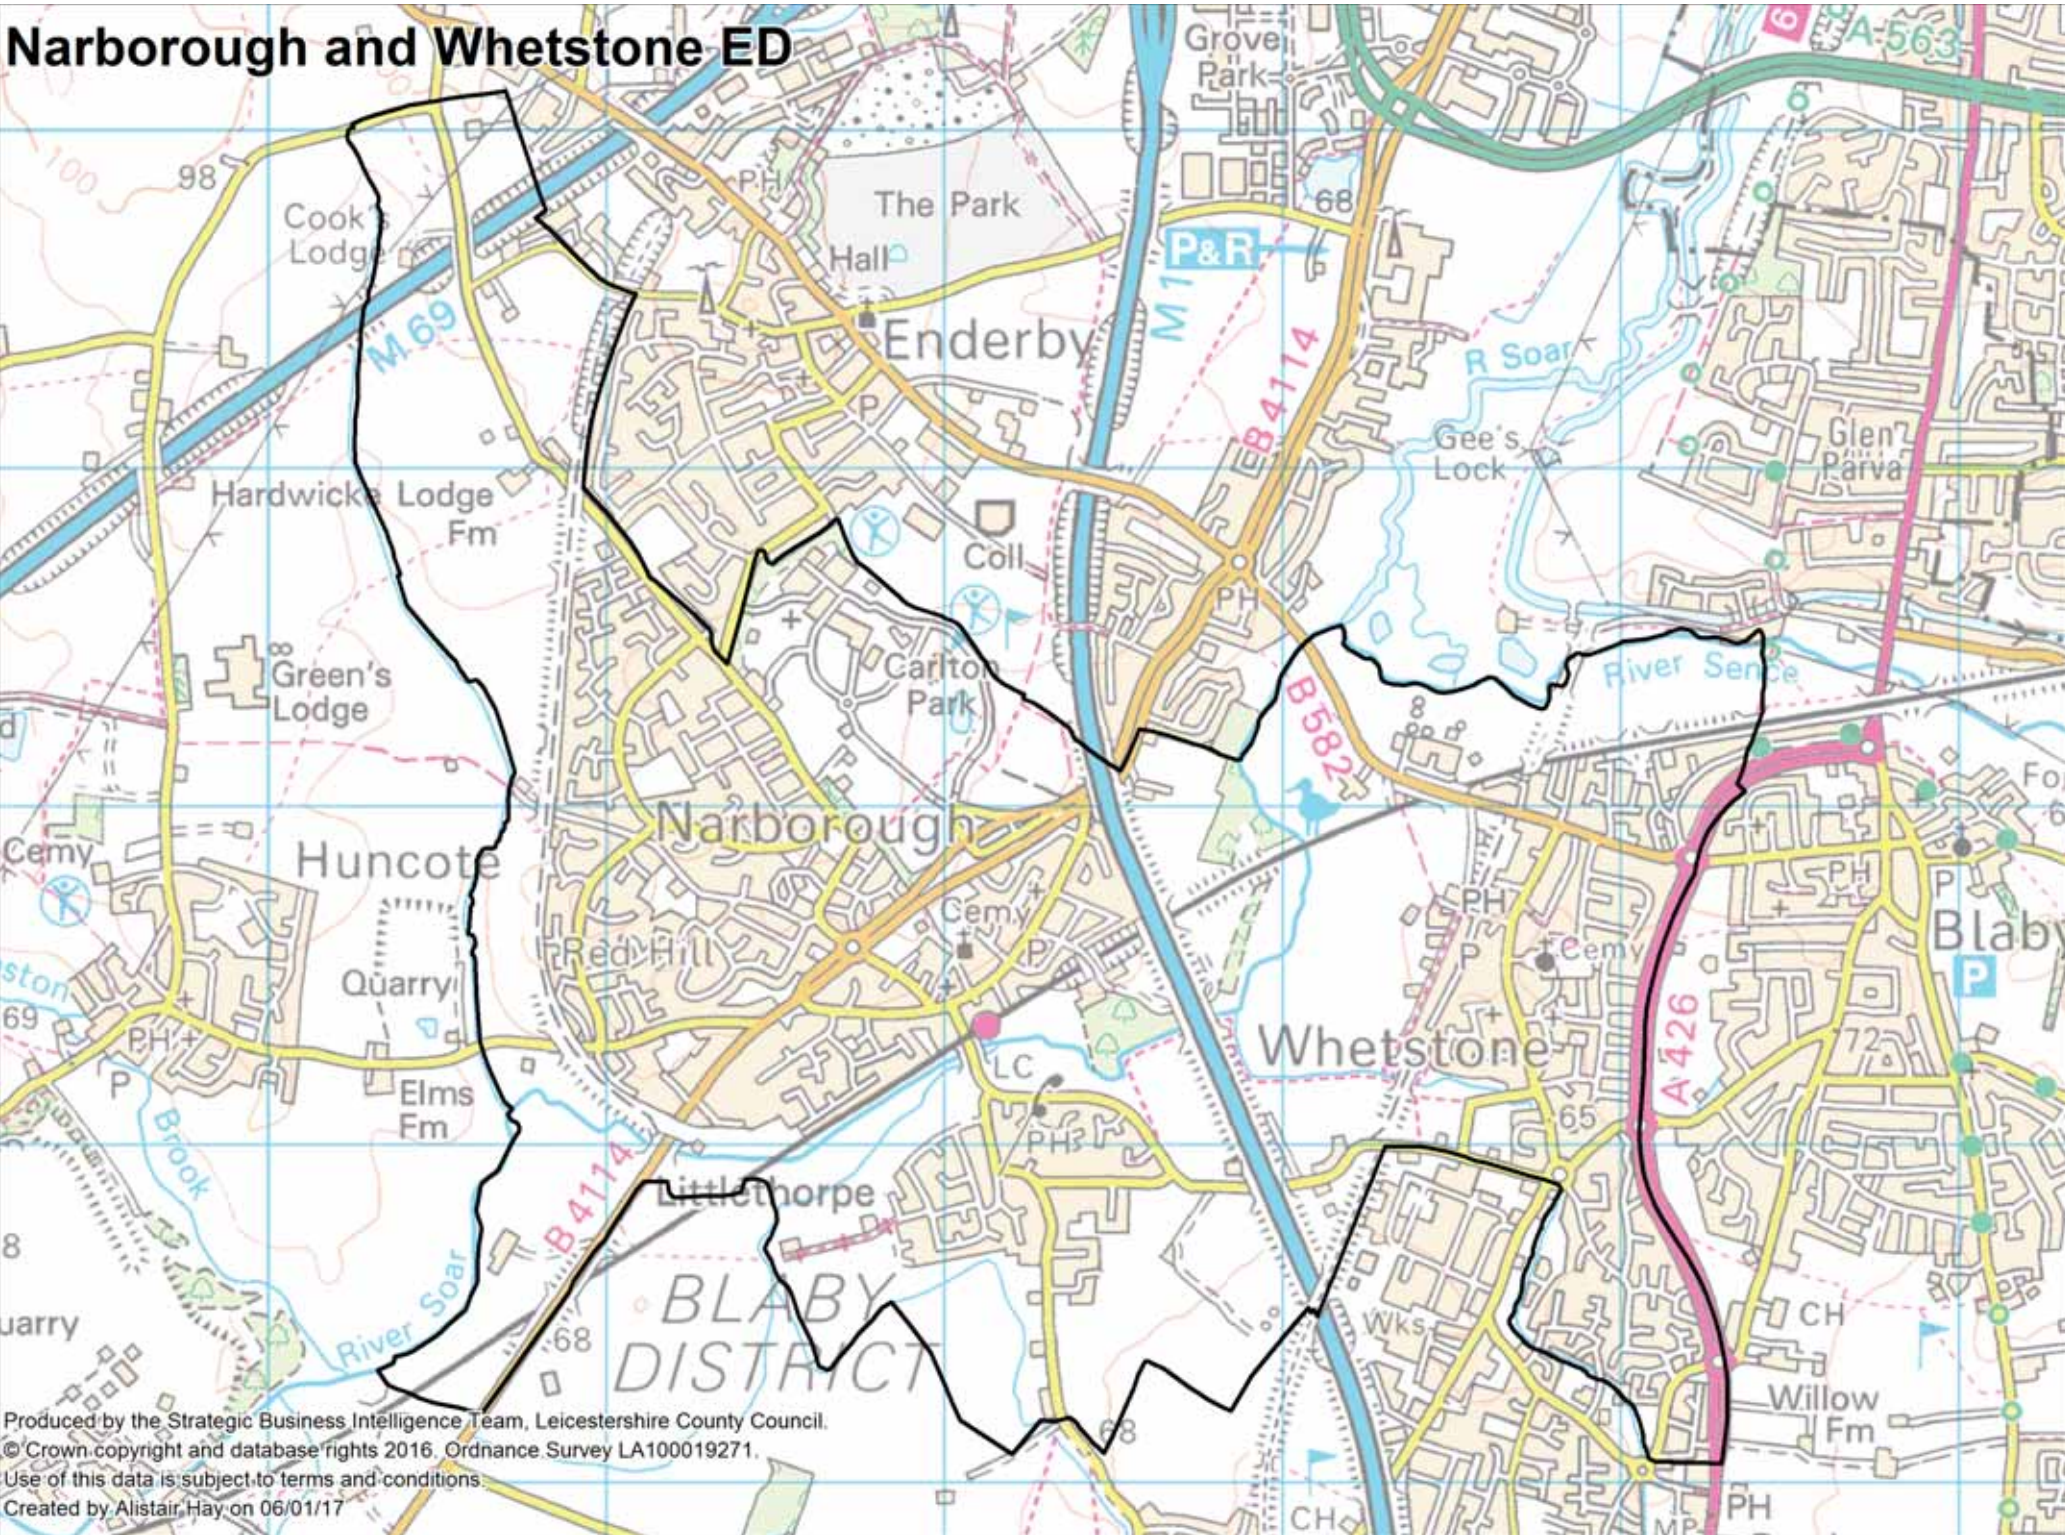

# Narborough and Whetstone ED

Produced by the Strategic Business Intelligence Team, Leicestershire County Council.  
© Crown copyright and database rights 2016, Ordnance Survey LA100019271.  
Use of this data is subject to terms and conditions.  
Created by Alistair Hay on 06/01/17