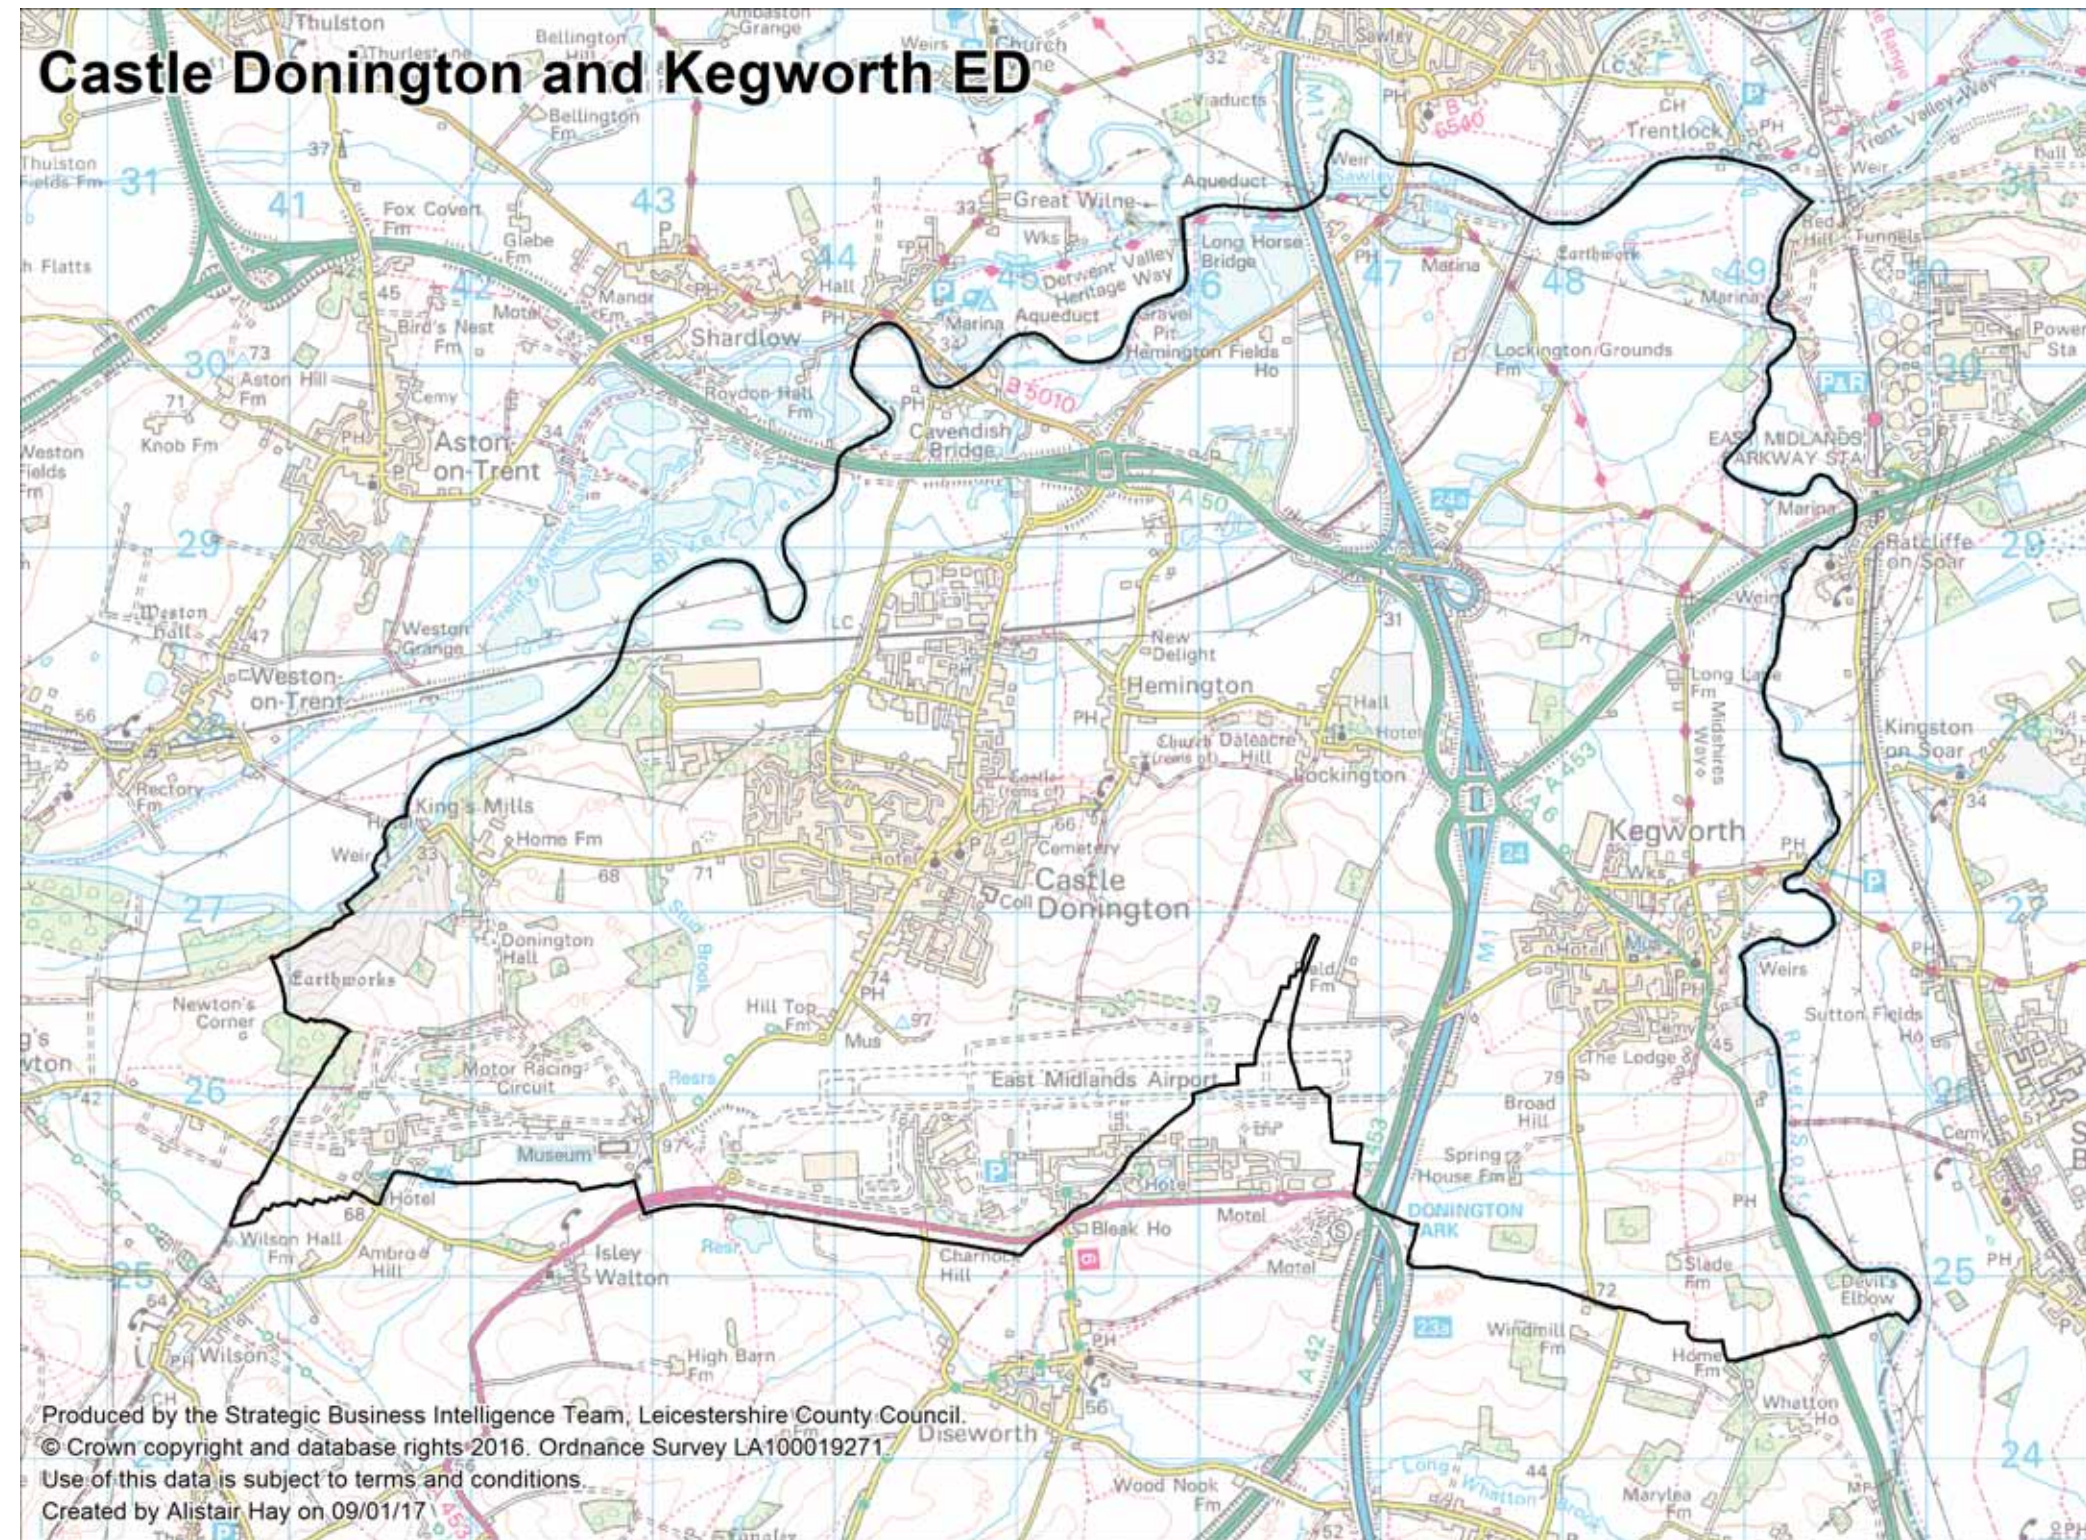

Castle Donington and Kegworth ED

Produced by the Strategic Business Intelligence Team, Leicestershire County Council.
© Crown copyright and database rights 2016. Ordnance Survey LA100019271.
Use of this data is subject to terms and conditions.
Created by Alistair Hay on 09/01/17