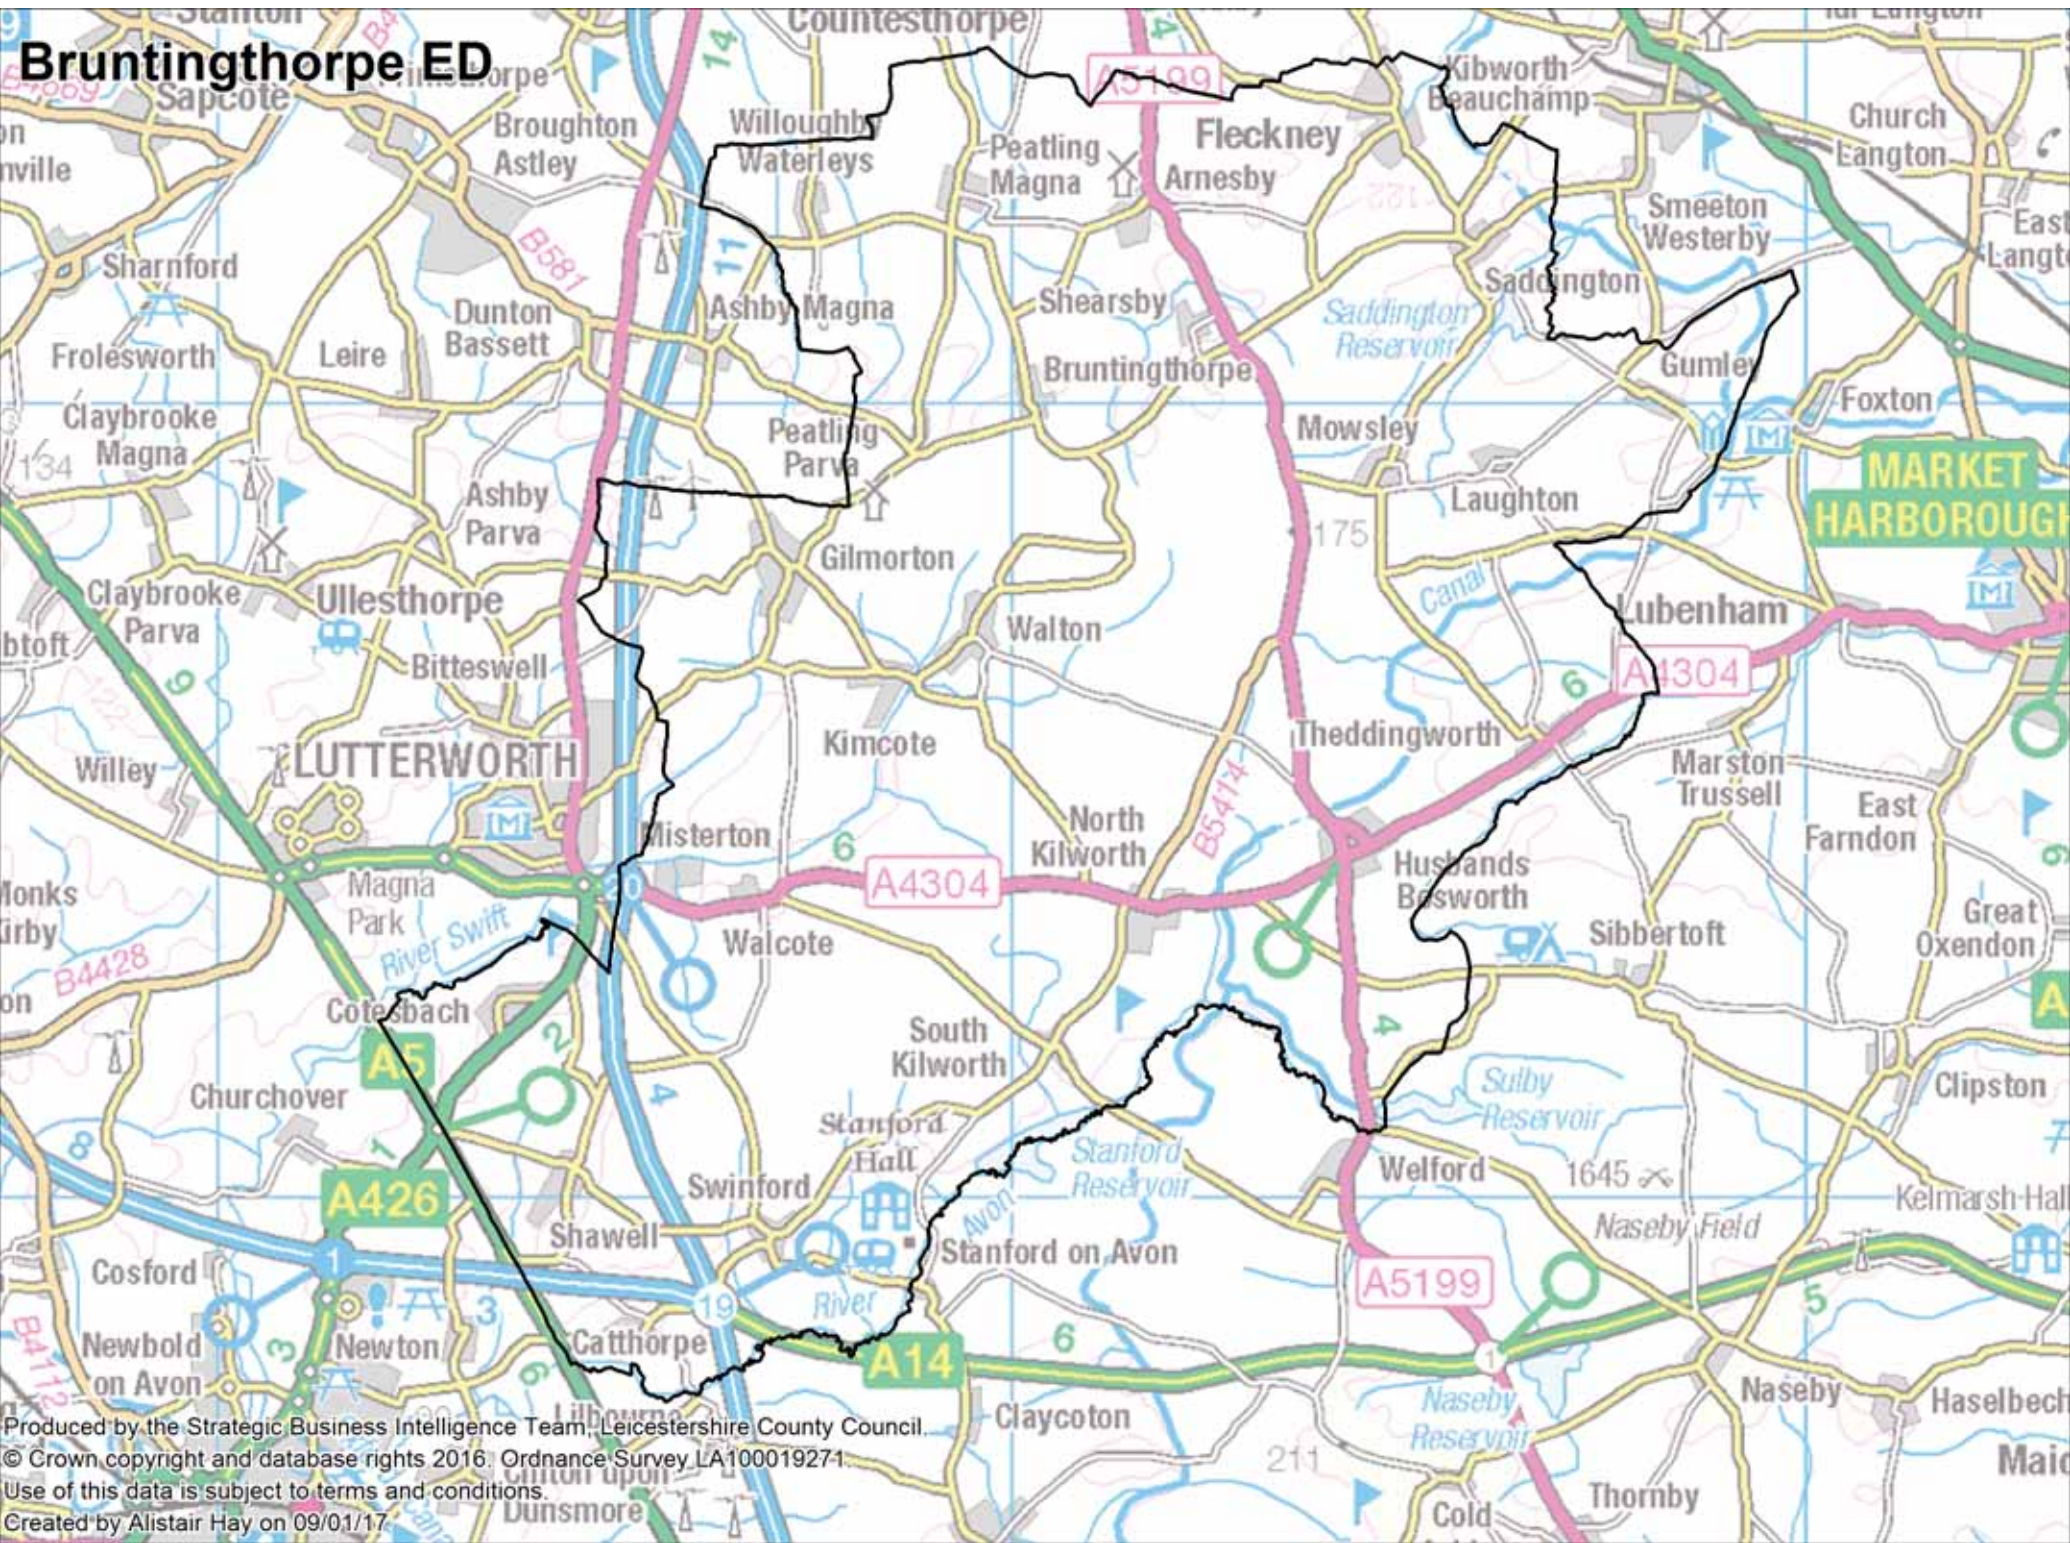

Bruntingthorpe ED

Produced by the Strategic Business Intelligence Team, Leicestershire County Council.
© Crown copyright and database rights 2016. Ordnance Survey LA100019271.
Use of this data is subject to terms and conditions.
Created by Alistair Hay on 09/01/17.